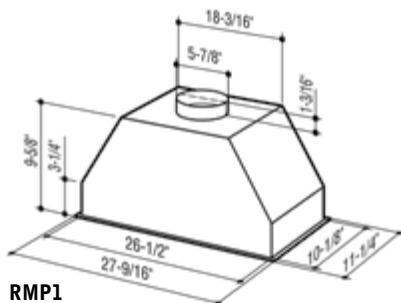

- Multi-speed control.
- External blower model (RMPE) allows a choice of eight blower options: four Exterior: 600, 900, 1200 or 1500 CFM, or four In-Line: 280, 600, 800 or 1100 CFM.
- Two 50-watt halogen lamps included.
- Dishwasher-safe aluminum filters feature a quick-release latch and professional-style appearance.
- Optional non-ducted filters (FILTEREB40) for indoor exhaust recirculation, some ductwork required (RMP17004 only).
- Install power pack so that the bottom of the unit is 24" to 30" above the cooking surface.
- Optional custom hood liners in 30", 36" and 48" widths.

Range Hood Specifications

STAINLESS STEEL						Accessory	
WIDTH		BLOWER*	VOLTS	AMPS	CFM	DUCT	FILTER
70cm	RMP17004†	Internal	120	3.1	400	6" RD	FILTEREB40
70cm	RMPE7004	External†	120	3.1	†	8" RD	

† External blowers sold separately.
* All blowers are HVI Certified.
† Some ductwork required for RMP1 non-ducted installations.

3-STEP POWER PACK AND BLOWER SELECTION GUIDE

1. Select a Power Pack system

- **RMP17004**, 400 CFM Internal blower
  - 27⁹/₁₆" width, 11³/₄" depth
- **RMPE7004**, 280–1500 CFM External blower options
  - 27⁹/₁₆" width, 11³/₄" depth

2. Select a Liner to fit your cabinetry

If the cabinet/hood inside depth is 18"–21", choose model:

- **RML7030S** for 30" width
- **RML7036S** for 36" width
- **RML7048S** for 48" width

If the cabinet/hood inside depth is 21"–24", choose model:

- **RML7030L** for 30" width
- **RML7036L** for 36" width
- **RML7048L** for 48" width

3. Select an Internal or External Blower

RMP17004, Internal 400 CFM blower is included
RMPE7004, External blower options (choose one):

Exterior blowers (outside, roof or wall):

- **331H** (600 CFM)*
- **332H** (900 CFM)*
- **335** (1200 CFM)*
- **336** (1500 CFM)*

In-Line blowers (inside, attic or other space):

- **HLB3** (280 CFM)
- **HLB6** (600 CFM)*
- **HLB9** (800 CFM)*
- **HLB11** (1100 CFM)*